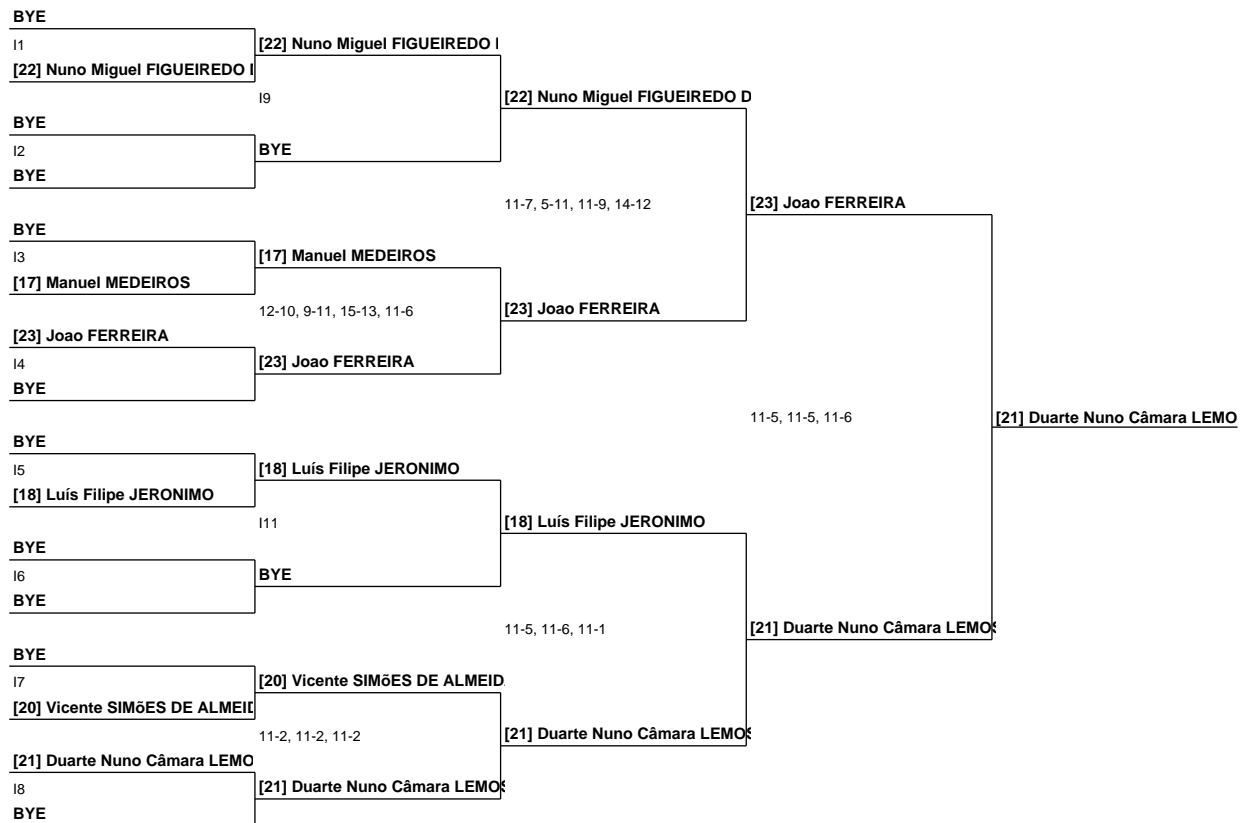

[14] Carlos DELGADO

[14] Carlos DELGADO

11/12 Playoff

[10] Ruben TEIXEIRA

F1

[9] Marco Filipe Gomes SARDINHA

13/14 Playoff

[16] Eduardo Alexandre PEREIRA

G1

[13] Paulo CÂMARA

G3

[15] Paulo FERREIRA

G2

[12] António GONÇALVES

15/16 Playoff

G1

H1

G2

17/18 Playoff

19/20 Playoff

21/22 Playoff

23/24 Playoff

25/26 Playoff

27/28 Playoff