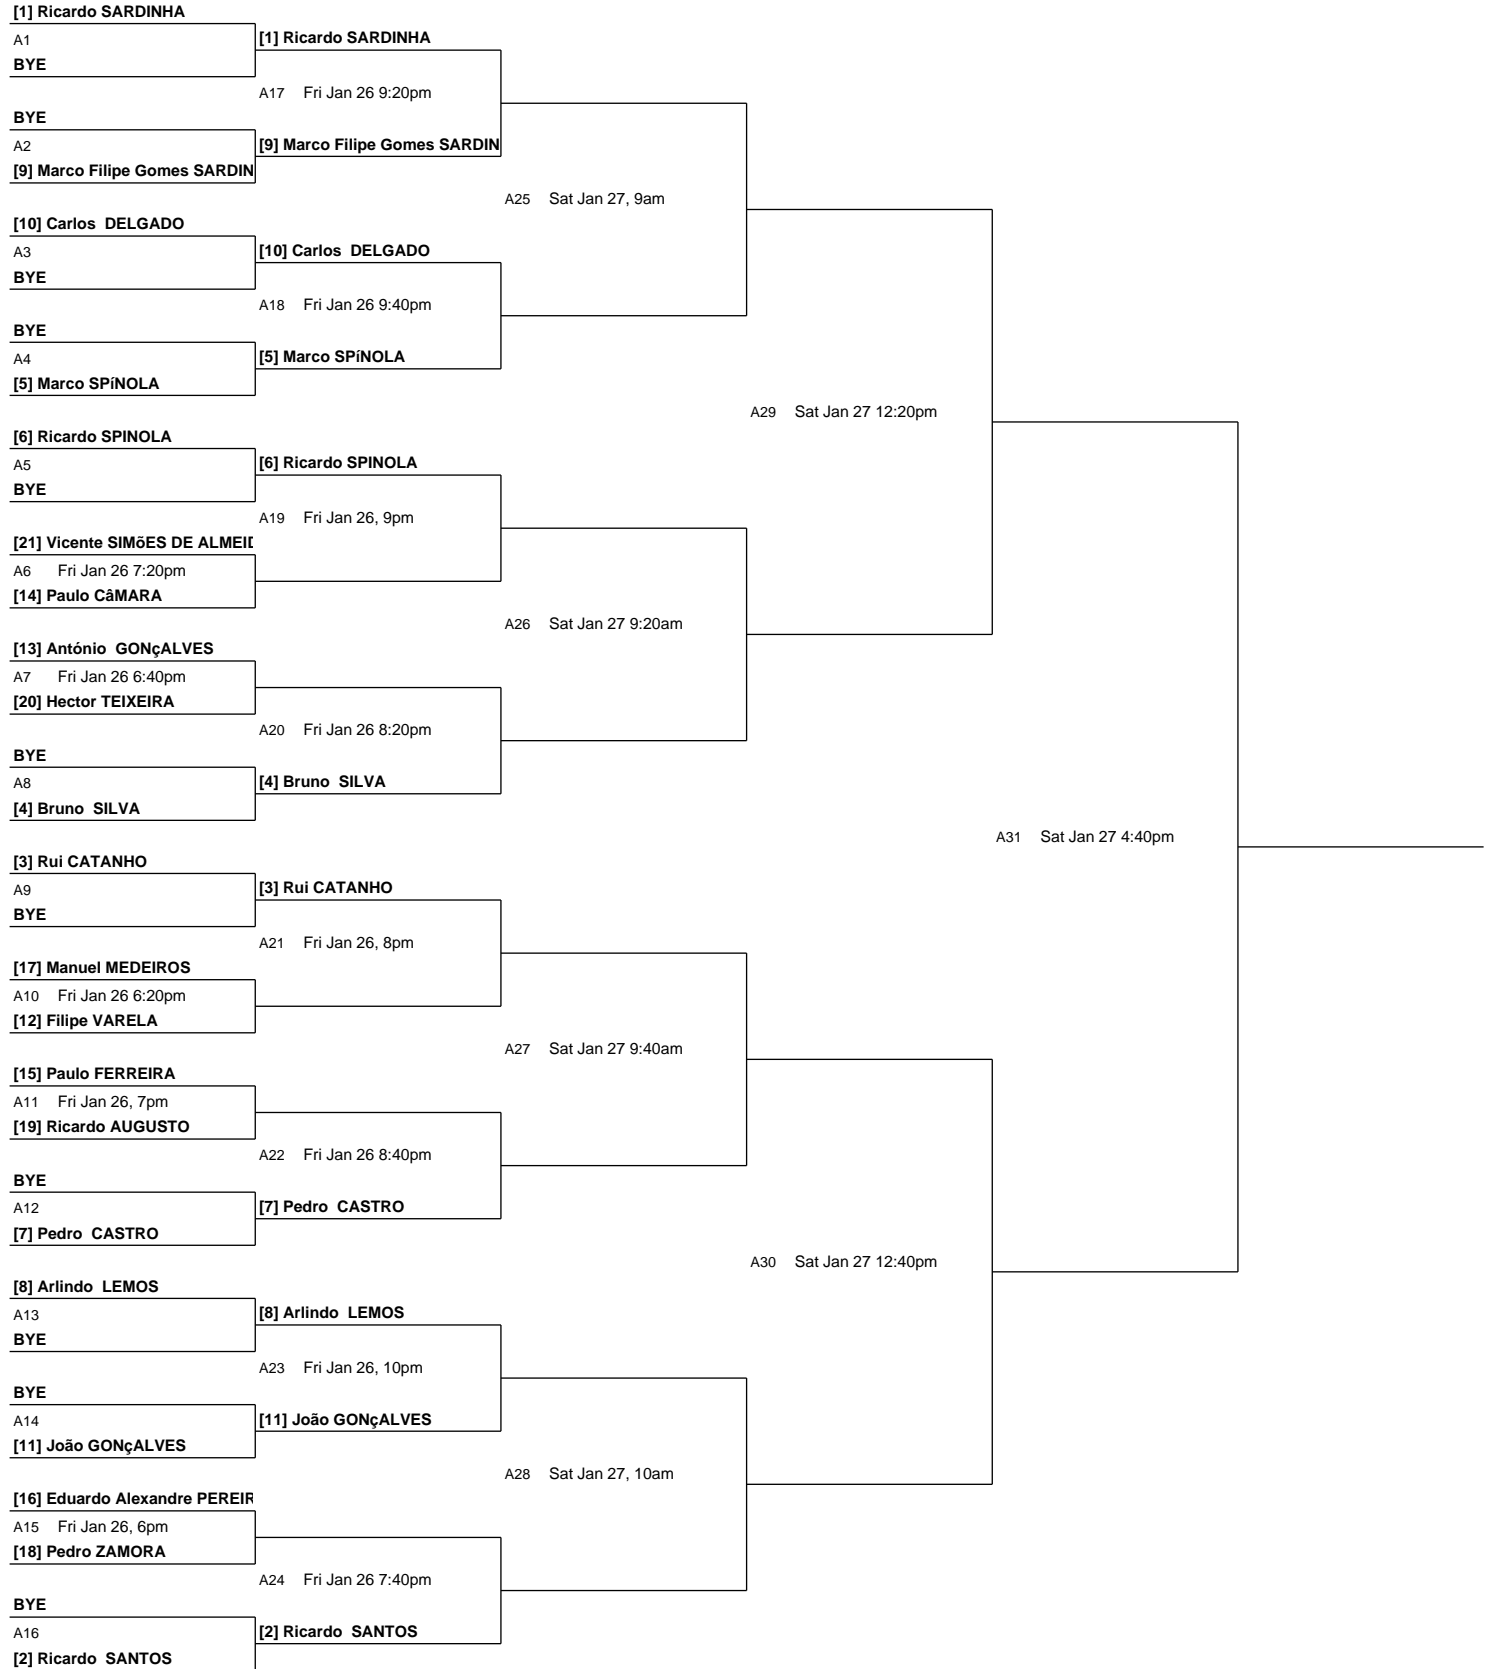

# COVER ME SQUASH 2018 - 1ª Etapa Circuito Regional Senior Madeira - Regency Club - Nível 2

## 1ª Etapa Circuito Regional Senior

### Main Draw

**3/4 Playoff**

**5/6 Playoff**

**7/8 Playoff**

**9/10 Playoff**

**11/12 Playoff**

**13/14 Playoff**

**15/16 Playoff**