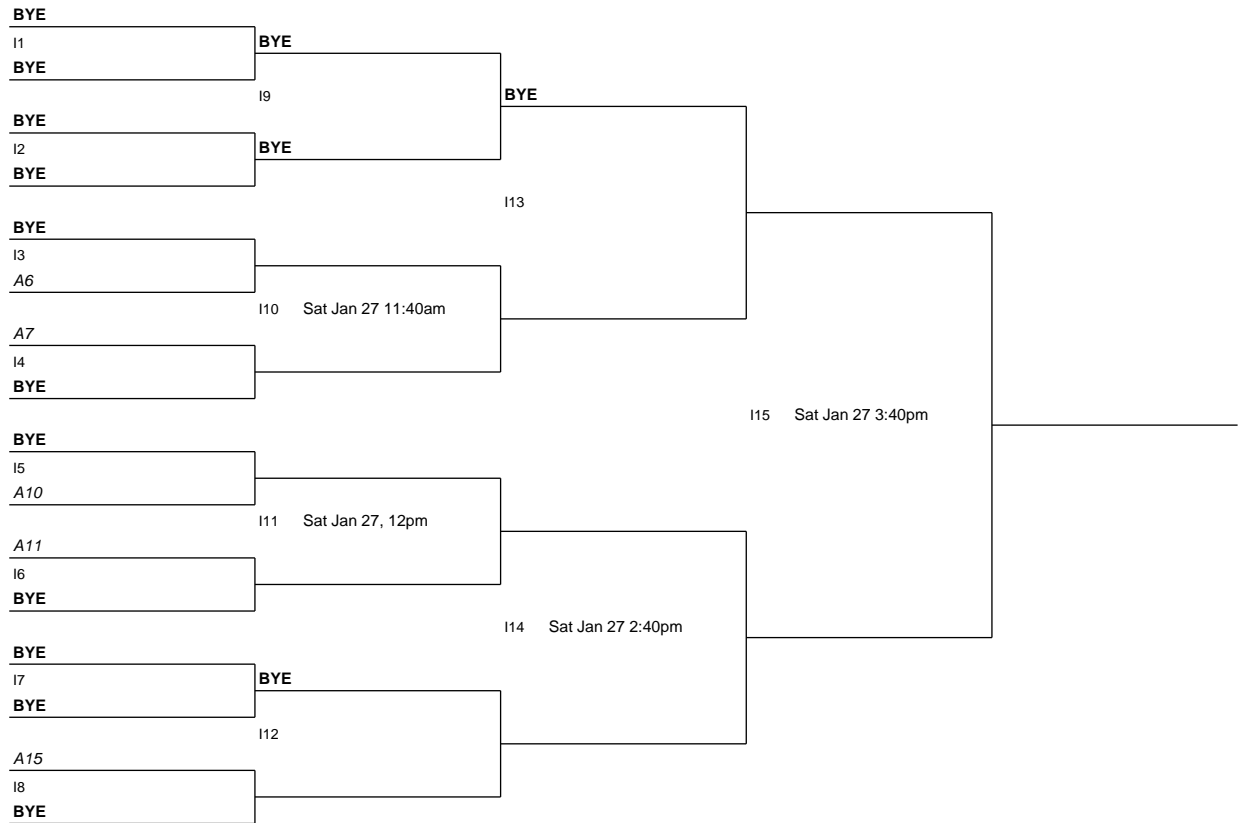

## 1ª Etapa Circuito Regional Senior

### Main Draw

**3/4 Playoff**

**5/6 Playoff**

**7/8 Playoff**

**9/10 Playoff**

**11/12 Playoff**

**13/14 Playoff**

**15/16 Playoff**

17/18 Playoff

19/20 Playoff

21/22 Playoff

23/24 Playoff

25/26 Playoff

27/28 Playoff

BYE

N1